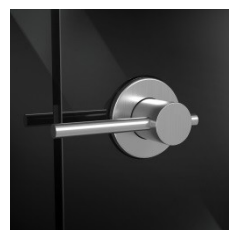

Why choose Sylan Glass...

Our Sylan Glass Pivot system is the epitome of style and sophistication. Available in Black and White, it will fit in seamlessly with any washroom design

Sylan Features:

- Maximum overall height 2600mm with 20mm floor clearance. 2700mm height achievable subject to project review
- 40mm Satin Anodised Aluminium headrail powder coated gloss Black or White to suit glass, incorporating hydraulic door closer and dampening mechanism
- Self-closing and dampened Stainless Steel pivot hinge system, incorporating soft-close feature
- Doors and Pilasters 44mm thick including glass face to both sides
- 25mm MDF Divisions faced in ColourCoat High Gloss finish
- Invisible division to pilaster fixings
- Stainless Steel Mortice lock flush into door and pilaster rebates, complete with DDA compliant lever
- Indicator bolt with circular face plate incorporating emergency release facility
- Colour Options – Black and White
- Additional 5 material options available: Solid Surface, Veneer, ColourCoat, ColourCoat High Gloss and High Pressure Laminate